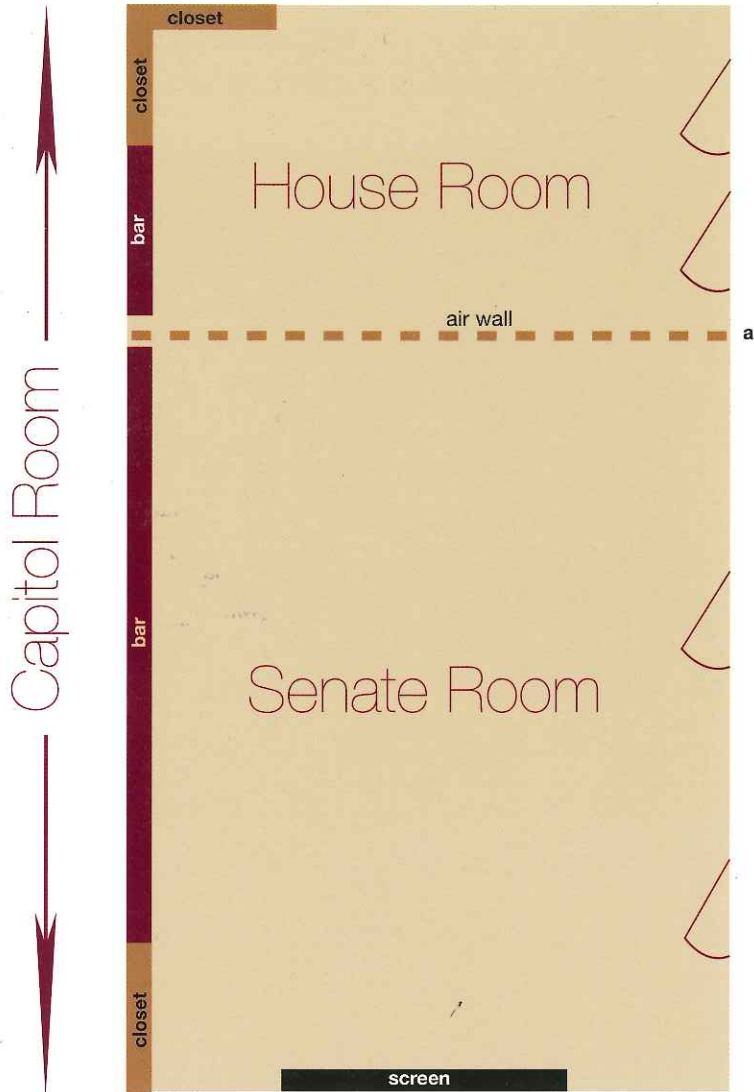

work or play, you decide.

theater

classroom

conference

u-shape

reception

banquet

Meeting Room	Dimensions	Sq. Ft.	Theater	Classroom	Conference	U-Shape	Reception	Banquet
Capitol Room	58x28x15	1624	192	90	46	57	200	128
Senate Room	37x28x15	1036	120	60	34	36	100	88
House Room	21x28x15	588	66	45	12	24	80	49
Executive Suites (4)		800	N/A	N/A	6	N/A	25	N/A